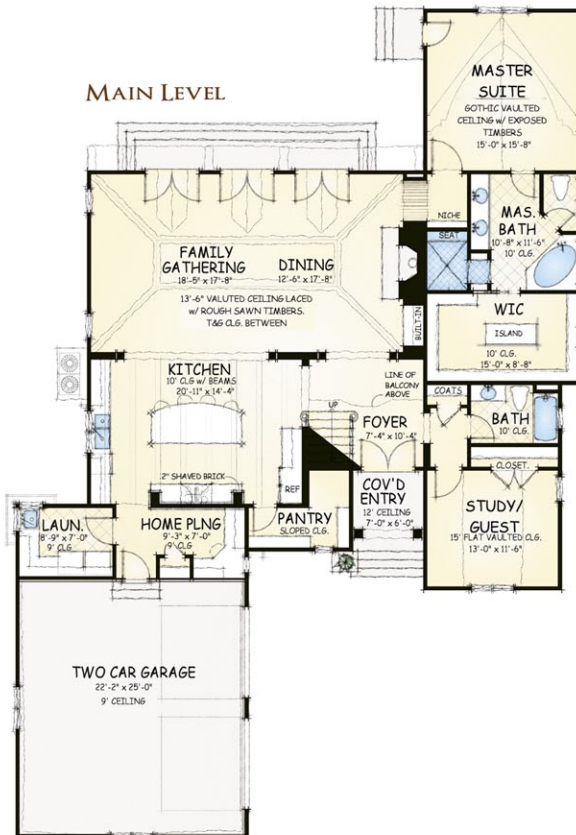

THE
COVES
AT ROLLING KNOLL LANE

LEONARD · RYDEN · BURR
REAL ESTATE

JIM PHELPS
Signature Collection

THE LAURE
CARRIAGE MANOR COVE
LOT 1
\$ 599,500.⁰⁰

SQUARE FOOTAGE
MAIN LEVEL - 2,159
UPPER LEVEL - 754
TOTAL HEATED - 2,913
COVERED ENTRY - 56
TWO CAR GARAGE - 583
TOTAL UNDER ROOF - 3,552